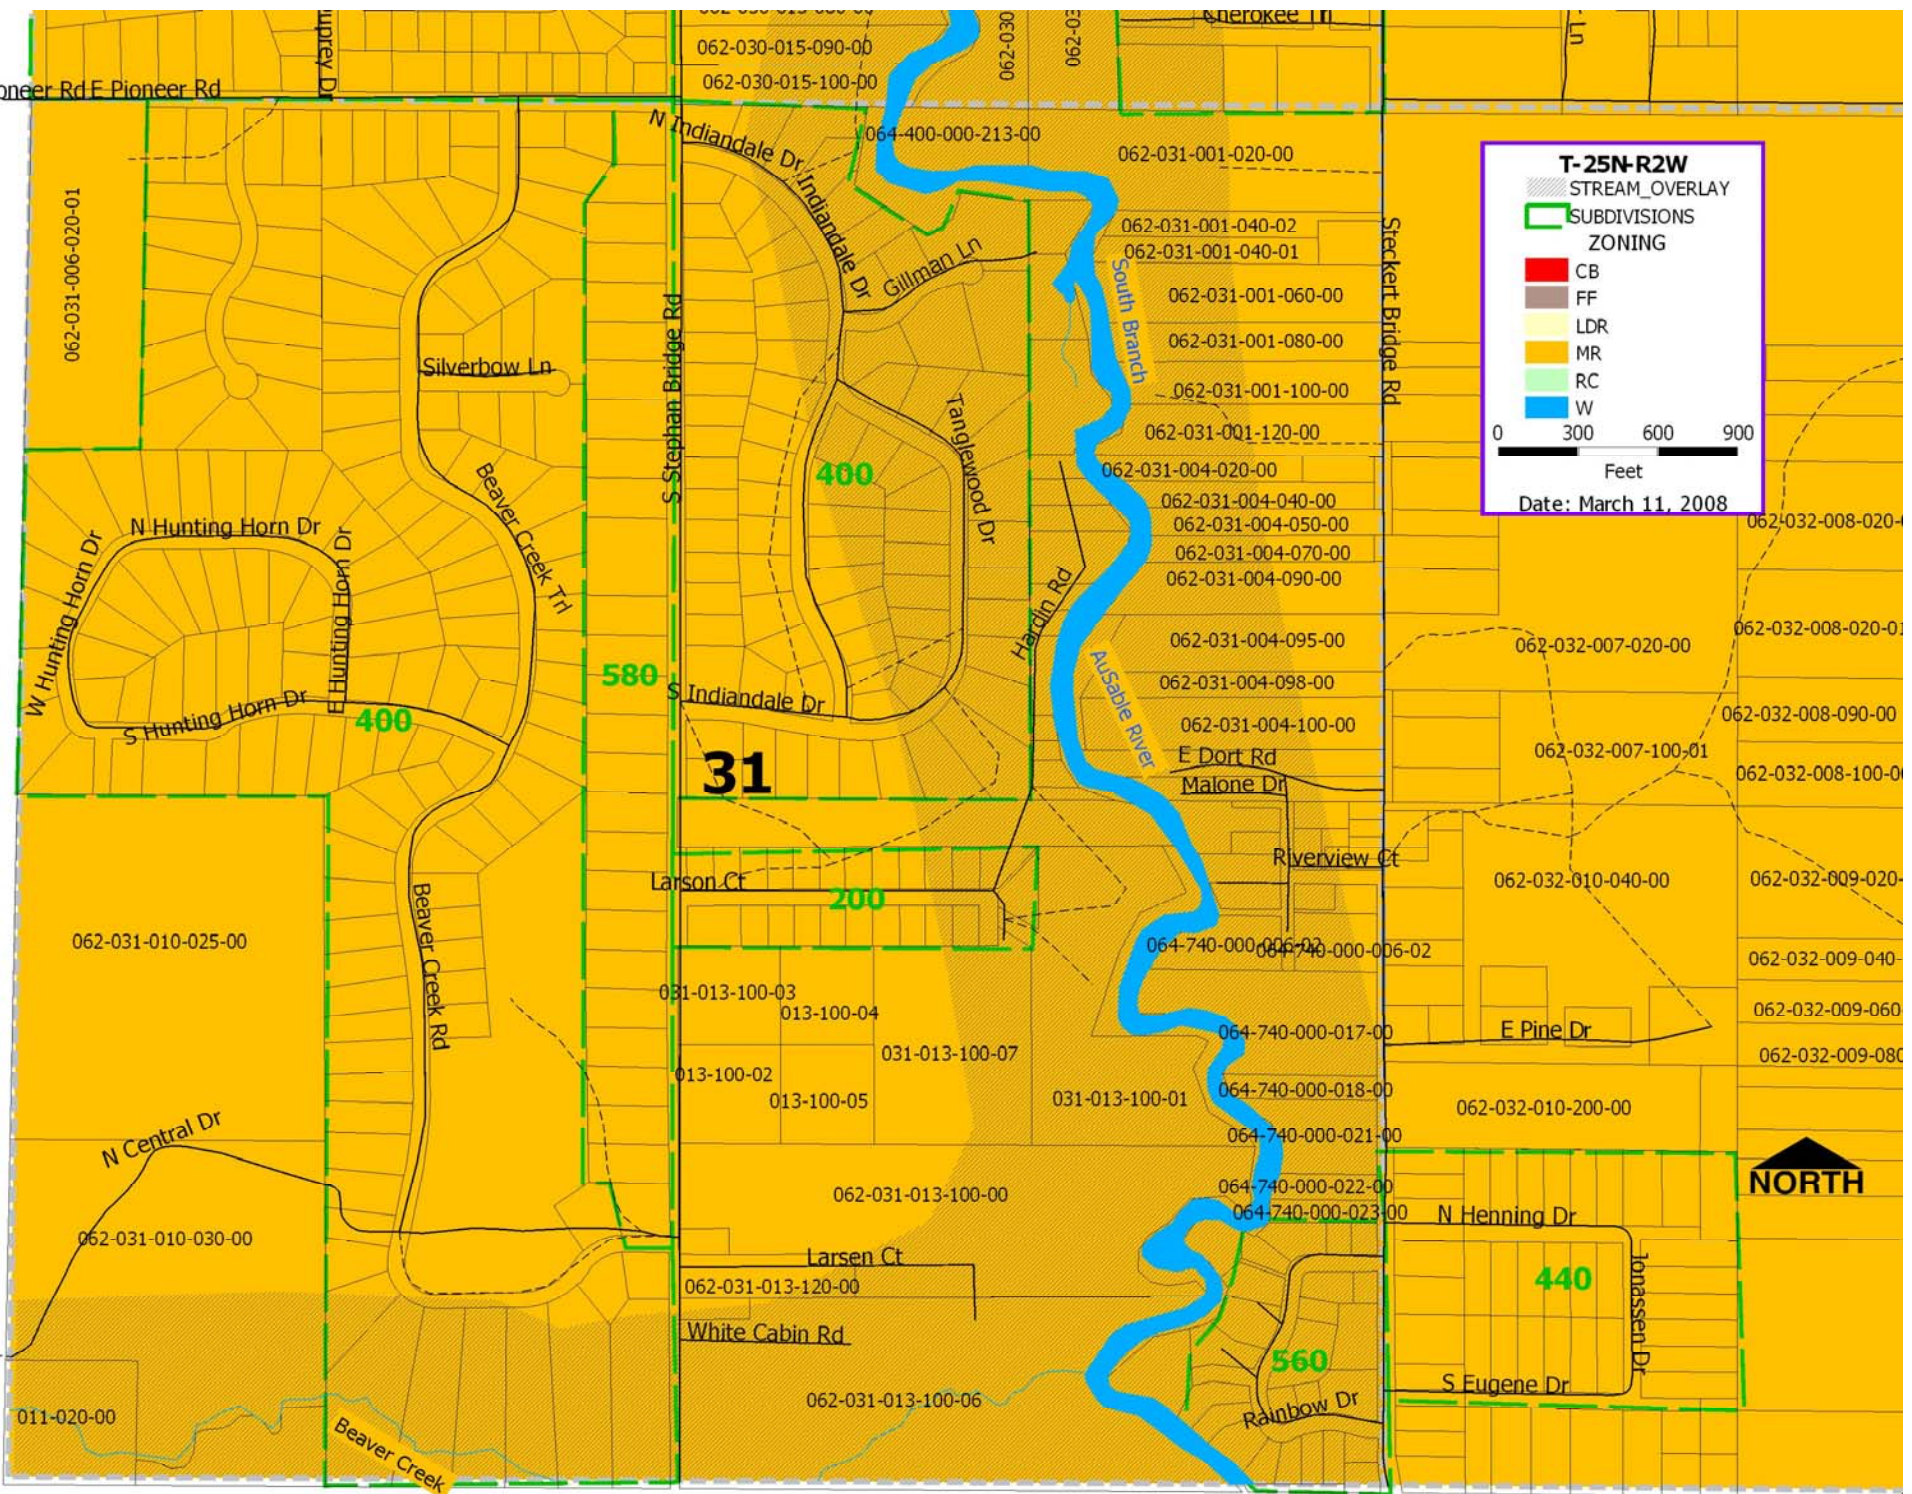

V Pioneer Rd E Pioneer Rd

580

31

200

062-031-013-100-06

560

440

Beaver Creek

South Branch AuSable River

NORTH