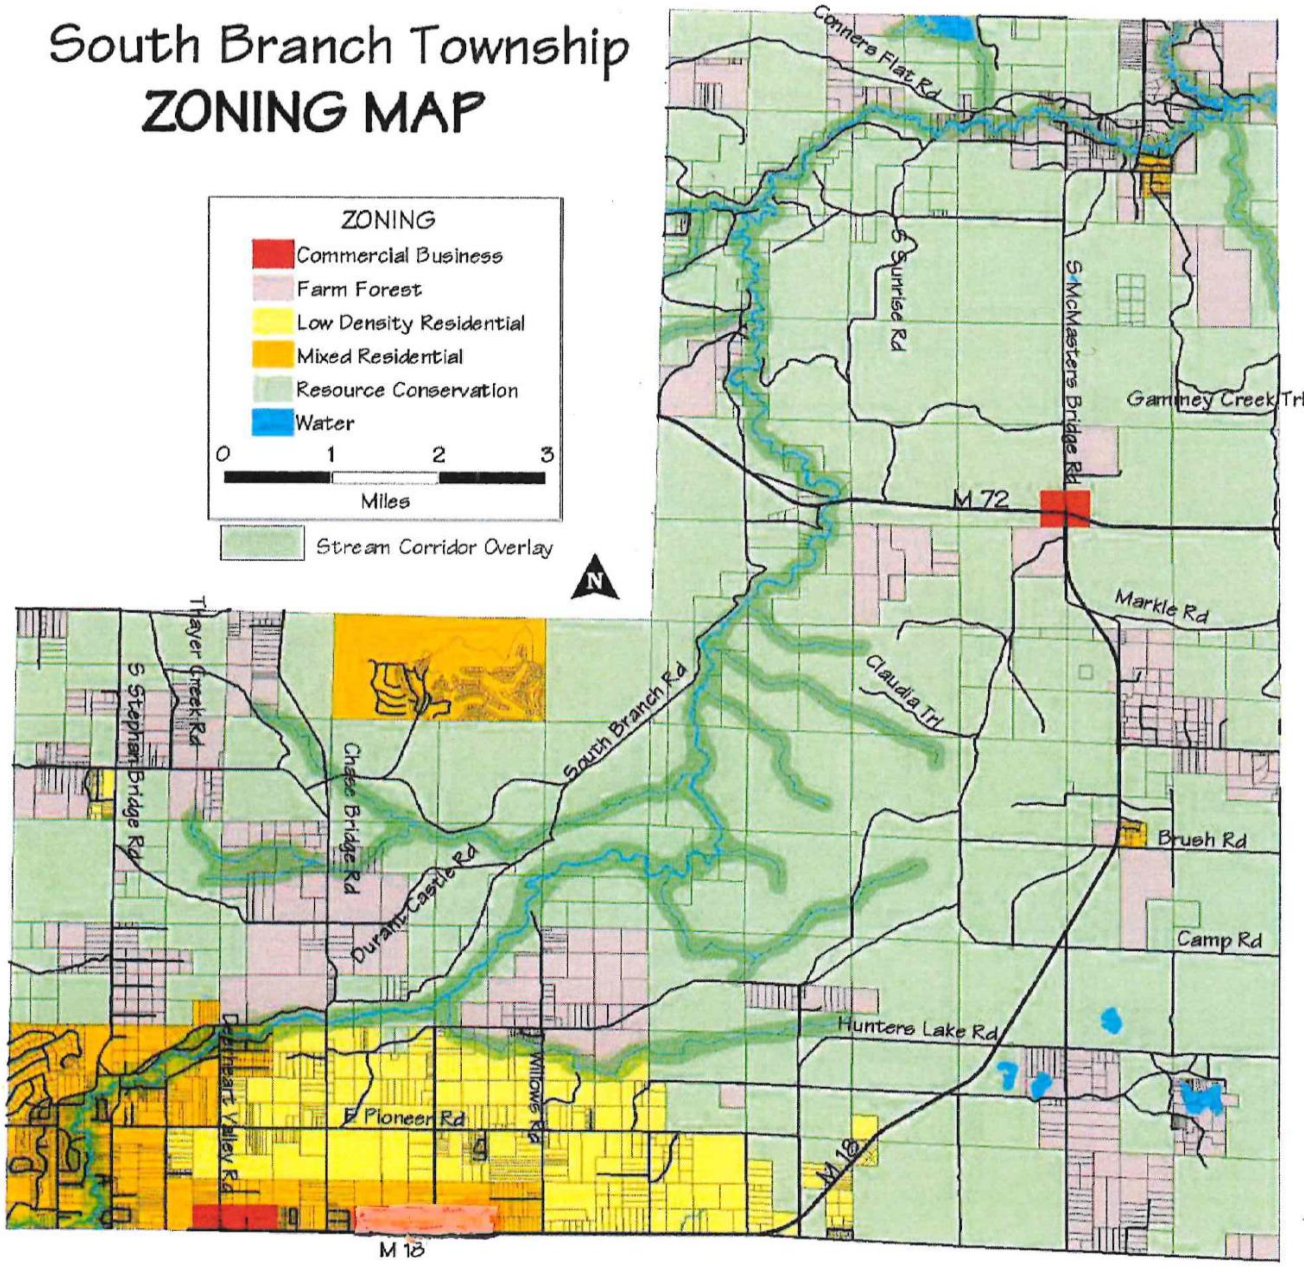

South Branch Township ZONING MAP

Adopted: March 11, 2008
EFFECTIVE: MARCH 28, 2008

Prepared by:
NEMCOG and
M. C. Planning & Design